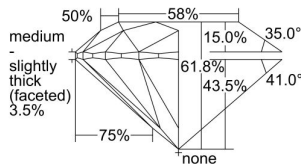

GIA®

FACSIMILE

GIA REPORT 2414627387

Verify this report at GIA.edu

GIA NATURAL DIAMOND DOSSIER®

December 14, 2021
GIA Report Number 2414627387
Shape and Cutting Style ..... Round Brilliant
Measurements ..... 5.21 - 5.24 x 3.23 mm

GRADING RESULTS

Carat Weight ..... 0.54 carat
Color Grade ..... D
Clarity Grade VS1
Cut Grade ..... Excellent

ADDITIONAL GRADING INFORMATION

Polish ..... Excellent
Symmetry ..... Excellent
Fluorescence ..... None
Clarity Characteristics..... Crystal, Pinpoint, Indented Natural
Inscription(s): GIA 2414627387

PROPORTIONS

Profile to actual proportions