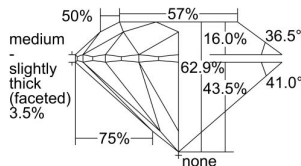

GIA®

FACSIMILE

GIA REPORT 2414582718

Verify this report at GIA.edu

GIA NATURAL DIAMOND DOSSIER®

December 13, 2021
GIA Report Number 2414582718
Shape and Cutting Style ..... Round Brilliant
Measurements ..... 5.38 - 5.41 x 3.39 mm

GRADING RESULTS

Carat Weight ..... 0.61 carat
Color Grade ..... G
Clarity Grade SI2
Cut Grade ..... Excellent

ADDITIONAL GRADING INFORMATION

Polish ..... Excellent
Symmetry ..... Excellent
Fluorescence ..... None
Clarity Characteristics ..... Cloud
Inscription(s): GIA 2414582718

PROPORTIONS

Profile to actual proportions