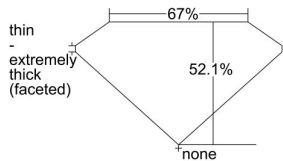

GIA®

FACSIMILE

GIA REPORT 2414516527

Verify this report at GIA.edu

GIA NATURAL DIAMOND DOSSIER®

December 08, 2021
GIA Report Number 2414516527
Shape and Cutting Style ..... Heart Brilliant
Measurements ..... 5.98 x 6.46 x 3.36 mm

GRADING RESULTS

Carat Weight ..... 0.72 carat
Color Grade ..... D
Clarity Grade VS1

ADDITIONAL GRADING INFORMATION

Polish ..... Excellent
Symmetry ..... Very Good
Fluorescence ..... None
Clarity Characteristics..... Crystal, Needle, Pinpoint
Inscription(s): GIA 2414516527

PROPORTIONS

Profile not to actual proportions

GRADING SCALES

GIA COLOR SCALE		GIA CLARITY SCALE			
COLORLESS	D	VERY VERY SLIGHTLY INCLUDED	FLAWLESS		
	E		INTERNALLY FLAWLESS		
	F	VERY SLIGHTLY INCLUDED	VS₁		
	G		VS₂		
	H		VS₁		
	NEAR COLORLESS	I	SLIGHTLY INCLUDED	VS₂	
		J		SI₁	
		FAINT	K	INCLUDED	SI₂
			L		I₁
			M		I₂
VERT LIGHT	N	LIGHT	I₃		
	O				
	P				
	Q				
	R