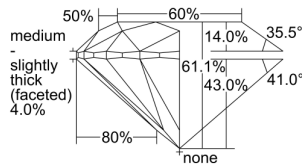

GIA®

FACSIMILE

GIA REPORT

2414153081

Verify this report at GIA.edu

GIA NATURAL DIAMOND DOSSIER®

November 09, 2021
GIA Report Number 2414153081
Shape and Cutting Style ..... Round Brilliant
Measurements ..... 5.68 - 5.71 x 3.48 mm

GRADING RESULTS

Carat Weight ..... 0.70 carat
Color Grade ..... D
Clarity Grade S11
Cut Grade ..... Excellent

ADDITIONAL GRADING INFORMATION

Polish ..... Excellent
Symmetry ..... Excellent
Fluorescence ..... Medium Blue
Clarity Characteristics ..... Cloud
Inscription(s): GIA 2414153081

PROPORTIONS

Profile to actual proportions

GRADING SCALES

GIA COLOR SCALE

COLORED	D
	E
	F
	G
	H
	I
	J
NEAR COLORLESS	K
	L
	M
	N
	O
	P
	R
	S
	T
	U
	V
	W
	X
	Y
LIGHT	Z

GIA CLARITY SCALE

VERY VERY SLIGHTLY INCLUDED	FLAWLESS
	INTERNALLY FLAWLESS
VERY SLIGHTLY INCLUDED	VVS₁
	VVS₂
SLIGHTLY INCLUDED	VS₁
	VS₂
INCLUDED	I₁
	I₂
	I₃

GIA CUT SCALE

EXCELLENT
VERY GOOD
GOOD
FAIR
POOR