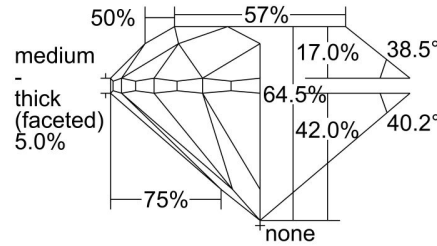

GIA NATURAL DIAMOND GRADING REPORT

October 26, 2021
 GIA Report Number 2407907590
 Shape and Cutting Style Round Brilliant
 Measurements 6.18 - 6.26 x 4.01 mm

GRADING RESULTS

Carat Weight 1.00 carat
 Color Grade I
 Clarity Grade VVS1
 Cut Grade Very Good

ADDITIONAL GRADING INFORMATION

Polish Excellent
 Symmetry Very Good
 Fluorescence Faint
 Inscription(s): GIA 2407907590

PROPORTIONS

Profile to actual proportions

CLARITY CHARACTERISTICS

KEY TO SYMBOLS*

- Feather
- Natural

* Red symbols denote internal characteristics (inclusions). Green or black symbols denote external characteristics (blemishes). Diagram is an approximate representation of the diamond, and symbols shown indicate type, position, and approximate size of clarity characteristics. All clarity characteristics may not be shown. Details of finish are not shown.