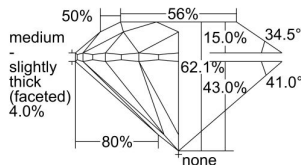

GIA®

FACSIMILE

GIA REPORT 2407853623

Verify this report at GIA.edu

GIA NATURAL DIAMOND DOSSIER®

November 17, 2021
GIA Report Number 2407853623
Shape and Cutting Style ..... Round Brilliant
Measurements ..... 4.69 - 4.71 x 2.92 mm

GRADING RESULTS

Carat Weight ..... 0.40 carat
Color Grade ..... F
Clarity Grade SI2
Cut Grade ..... Excellent

ADDITIONAL GRADING INFORMATION

Polish ..... Very Good
Symmetry ..... Excellent
Fluorescence ..... None
Clarity Characteristics ..... Cloud
Inscription(s): GIA 2407853623

PROPORTIONS

Profile to actual proportions

GRADING SCALES

GIA COLOR SCALE	GIA CLARITY SCALE	GIA CUT SCALE	
D	FLAWLESS	EXCELLENT	
E	INTERNALLY FLAWLESS		
F		VVS₁	VERY GOOD
G	VVS₂		
H	VS₁	GOOD	
I	VS₂		
J	SI₁	FAIR	
K	SI₂		
L	I₁	POOR	
M	I₂		
N	I₃		
O			
P			
Q			
R			
S			
T			
U			
V			
W			
X			
Y			
Z