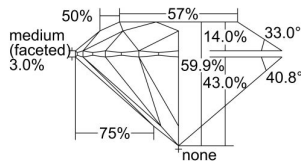

GIA®

FACSIMILE

GIA REPORT 2407746863

Verify this report at GIA.edu

GIA NATURAL DIAMOND DOSSIER®

November 10, 2021
GIA Report Number **2407746863**
Shape and Cutting Style ..... **Round Brilliant**
Measurements ..... **5.11 - 5.12 x 3.07 mm**

GRADING RESULTS

Carat Weight ..... **0.48 carat**
Color Grade ..... **F**
Clarity Grade **S12**
Cut Grade ..... **Excellent**

ADDITIONAL GRADING INFORMATION

Polish ..... **Excellent**
Symmetry ..... **Excellent**
Fluorescence ..... **None**
Clarity Characteristics ..... **Cloud**
Inscription(s): **GIA 2407746863**

PROPORTIONS

Profile to actual proportions

GRADING SCALES

GIA COLOR SCALE	GIA CLARITY SCALE	GIA CUT SCALE	
D	FLAWLESS	EXCELLENT	
E	INTERNALLY FLAWLESS		
F		VVS₁	VERY GOOD
G	VVS₂		
H	VS₁	GOOD	
I	VS₂		
J	S1₁	FAIR	
K	S1₂		
L	I₁	POOR	
M	I₂		
N	I₃		
O			
P			
Q			
R			
S			
T			
U			
V			
W			
X			
Y			
Z