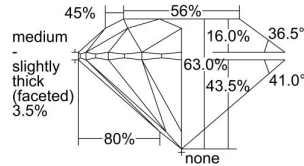

GIA®

FACSIMILE

GIA REPORT 2407710455

Verify this report at GIA.edu

GIA NATURAL DIAMOND DOSSIER®

October 08, 2021
GIA Report Number **2407710455**
Shape and Cutting Style ..... **Round Brilliant**
Measurements ..... **5.29 - 5.31 x 3.34 mm**

GRADING RESULTS

Carat Weight ..... **0.58 carat**
Color Grade ..... **I**
Clarity Grade **VVS2**
Cut Grade ..... **Excellent**

ADDITIONAL GRADING INFORMATION

Polish ..... **Excellent**
Symmetry ..... **Excellent**
Fluorescence ..... **None**
Clarity Characteristics..... **Cloud, Pinpoint, Indented Natural**
Inscription(s): **GIA 2407710455**

PROPORTIONS

Profile to actual proportions