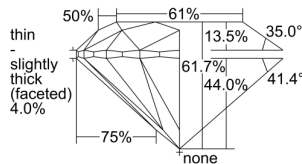

GIA®

FACSIMILE

GIA REPORT 2407655243

Verify this report at GIA.edu

GIA NATURAL DIAMOND DOSSIER®

October 02, 2021
GIA Report Number 2407655243
Shape and Cutting Style ..... Round Brilliant
Measurements ..... 5.37 - 5.39 x 3.32 mm

GRADING RESULTS

Carat Weight ..... 0.60 carat
Color Grade ..... H
Clarity Grade S11
Cut Grade ..... Excellent

ADDITIONAL GRADING INFORMATION

Polish ..... Excellent
Symmetry ..... Excellent
Fluorescence ..... None
Clarity Characteristics ..... Cloud
Inscription(s): GIA 2407655243

PROPORTIONS

Profile to actual proportions

GRADING SCALES

GIA COLOR SCALE	GIA CLARITY SCALE	GIA CUT SCALE	
D	FLAWLESS	EXCELLENT	
E	INTERNALLY FLAWLESS		
F		VVS₁	VERY GOOD
G	VVS₂		
H	VS₁	GOOD	
I	VS₂		
J	S1₁	FAIR	
K	S1₂		
L	I₁	POOR	
M	I₂		
N	I₃		
O			
P			
Q			
R			
S			
T			
U			
V			
W			
X			
Y			
Z