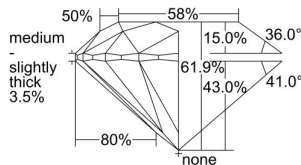

GIA®

FACSIMILE

GIA REPORT 2407416743

Verify this report at GIA.edu

GIA NATURAL DIAMOND DOSSIER®

September 23, 2021
GIA Report Number **2407416743**
Shape and Cutting Style ..... **Round Brilliant**
Measurements ..... **3.66 - 3.67 x 2.27 mm**

GRADING RESULTS

Carat Weight ..... **0.19 carat**
Color Grade ..... **F**
Clarity Grade **VVS2**
Cut Grade ..... **Excellent**

ADDITIONAL GRADING INFORMATION

Polish ..... **Very Good**
Symmetry ..... **Very Good**
Fluorescence ..... **Faint**
Clarity Characteristics..... **Indented Natural, Cavity**
Inscription(s): **GIA 2407416743**

PROPORTIONS

Profile to actual proportions

GRADING SCALES

GIA COLOR SCALE	GIA CLARITY SCALE	GIA CUT SCALE	
D	FLAWLESS	EXCELLENT	
E	INTERNALLY FLAWLESS		
F		VVS₁	VERY GOOD
G	VVS₂		
H	VS₁	GOOD	
I	VS₂		
J	SI₁	FAIR	
K	SI₂		
L	I₁	POOR	
M			
N			
O	I₂		
P			
Q			
R	I₃		
S			
T			
U			
V			
W			
X			
Y			
Z