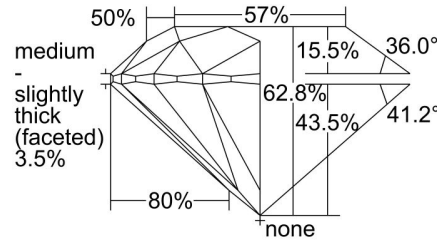

GIA NATURAL DIAMOND GRADING REPORT

September 18, 2021

GIA Report Number 2407360640

Shape and Cutting Style Round Brilliant

Measurements 7.25 - 7.31 x 4.57 mm

GRADING RESULTS

Carat Weight 1.50 carat

Color Grade F

Clarity Grade SI1

Cut Grade Excellent

ADDITIONAL GRADING INFORMATION

Polish Excellent

Symmetry Excellent

Fluorescence None

Inscription(s): GIA 2407360640

Comments: Additional clouds, pinpoints and surface graining are not shown.

PROPORTIONS

Profile to actual proportions

CLARITY CHARACTERISTICS

KEY TO SYMBOLS*

-  Cloud
-  Crystal
-  Needle

* Red symbols denote internal characteristics (inclusions). Green or black symbols denote external characteristics (blemishes). Diagram is an approximate representation of the diamond, and symbols shown indicate type, position, and approximate size of clarity characteristics. All clarity characteristics may not be shown. Details of finish are not shown.