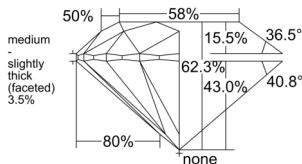

GIA®

FACSIMILE

GIA REPORT 2406270773

Verify this report at GIA.edu

GIA NATURAL DIAMOND DOSSIER®

December 10, 2025
GIA Report Number 2406270773
Shape and Cutting Style ..... Round Brilliant
Measurements ..... 5.40 - 5.44 x 3.38 mm

GRADING RESULTS

Carat Weight ..... 0.61 carat
Color Grade ..... F
Clarity Grade SI2
Cut Grade ..... Excellent

ADDITIONAL GRADING INFORMATION

Polish ..... Excellent
Symmetry ..... Excellent
Fluorescence ..... None
Clarity Characteristics ..... Crystal, Cloud
Inscription(s): GIA 2406270773

PROPORTIONS

GRADING SCALES

GIA COLOR SCALE	GIA CLARITY SCALE	GIA CUT SCALE	
D	FLAWLESS	EXCELLENT	
E	INTERNALLY FLAWLESS		
F		VVS₁	VERY GOOD
G	VVS₂		
H	VS₁	GOOD	
I	VS₂		
J	SI₁	FAIR	
K	SI₂		
L	I₁	POOR	
M	I₂		
N	I₃		
O			
P			
Q			
R			
S			
T			
U			
V			
W			
X			
Y			
Z