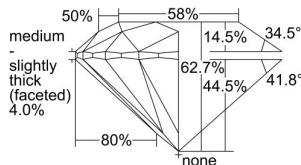

GIA®

FACSIMILE

GIA REPORT 2404746406

Verify this report at GIA.edu

GIA NATURAL DIAMOND DOSSIER®

November 11, 2021
GIA Report Number **2404746406**
Shape and Cutting Style ..... **Round Brilliant**
Measurements ..... **4.40 - 4.43 x 2.77 mm**

GRADING RESULTS

Carat Weight ..... **0.33 carat**
Color Grade ..... **F**
Clarity Grade **S12**
Cut Grade ..... **Excellent**

ADDITIONAL GRADING INFORMATION

Polish ..... **Excellent**
Symmetry ..... **Excellent**
Fluorescence ..... **None**
Clarity Characteristics ..... **Cloud**
Inscription(s): **GIA 2404746406**

PROPORTIONS

Profile to actual proportions

GRADING SCALES

GIA COLOR SCALE

COLOURESS	D
	E
	F
	G
	H
	I
	J
NEAR COLOURESS	K
	L
FAIN	M
	N
	O
	P
	R
	S
	T
	U
	V
	W
	X
	Y
LIGHT	Z

GIA CLARITY SCALE

FLAWLESS	VERY VERY SLIGHTLY INCLUDED	VVS₁	
			VVS₂
INTERNALLY FLAWLESS	VERY SLIGHTLY INCLUDED	VS₁	
		VS₂	
SLIGHTLY INCLUDED	SLIGHTLY INCLUDED	SI₁	
		SI₂	
INCLUDED	INCLUDED	I₁	
		I₂	
		I₃	

GIA CUT SCALE

EXCELLENT	VERY GOOD	GOOD	FAIR	POOR