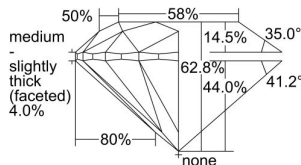

GIA®

FACSIMILE

GIA REPORT 2397341491

Verify this report at GIA.edu

GIA NATURAL DIAMOND DOSSIER®

August 09, 2021
GIA Report Number 2397341491
Shape and Cutting Style ..... Round Brilliant
Measurements ..... 5.69 - 5.74 x 3.59 mm

GRADING RESULTS

Carat Weight ..... 0.73 carat
Color Grade ..... L, Faint Brown
Clarity Grade VVS1
Cut Grade ..... Excellent

ADDITIONAL GRADING INFORMATION

Polish ..... Excellent
Symmetry ..... Excellent
Fluorescence ..... Faint
Clarity Characteristics ..... Internal Graining
Inscription(s): GIA 2397341491

PROPORTIONS

Profile to actual proportions

GRADING SCALES

GIA COLOR SCALE	GIA CLARITY SCALE	GIA CUT SCALE
COLOURLESS	FLAWLESS	EXCELLENT
D	INTERNALLY FLAWLESS	
E	VVS₁	VERY GOOD
F		
G	VS₁	GOOD
H		
I	SI₁	FAIR
J		
K	I₁	POOR
L		
M	I₂	
N		
O	I₃	
P		
Q		
R		
S		
T		
U		
V		
W		
X		
Y		
Z