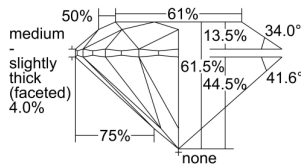

GIA®

FACSIMILE

GIA REPORT 2396640255

Verify this report at GIA.edu

GIA NATURAL DIAMOND DOSSIER®

September 07, 2021
GIA Report Number 2396640255
Shape and Cutting Style ..... Round Brilliant
Measurements ..... 4.43 - 4.46 x 2.74 mm

GRADING RESULTS

Carat Weight ..... 0.33 carat
Color Grade ..... G
Clarity Grade VS1
Cut Grade ..... Excellent

ADDITIONAL GRADING INFORMATION

Polish ..... Excellent
Symmetry ..... Excellent
Fluorescence ..... None
Clarity Characteristics ..... Knot, Pinpoint
Inscription(s): GIA 2396640255

PROPORTIONS

Profile to actual proportions

GRADING SCALES

GIA COLOR SCALE	GIA CLARITY SCALE	GIA CUT SCALE	
D	FLAWLESS	EXCELLENT	
E	INTERNALLY FLAWLESS		
F		VVS₁	VERY GOOD
G	VVS₂		
H	VS₁	GOOD	
I	VS₂		
J	SI₁	FAIR	
K	SI₂		
L	I₁	POOR	
M	I₂		
N	I₃		
O			
P			
Q			
R			
S			
T			
U			
V			
W			
X			
Y			
Z