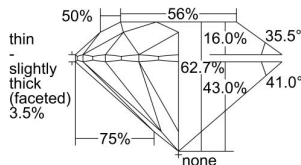

GIA®

FACSIMILE

GIA REPORT 2394578445

Verify this report at GIA.edu

GIA NATURAL DIAMOND DOSSIER®

July 21, 2021
GIA Report Number 2394578445
Shape and Cutting Style ..... Round Brilliant
Measurements ..... 4.45 - 4.48 x 2.80 mm

GRADING RESULTS

Carat Weight ..... 0.34 carat
Color Grade ..... D
Clarity Grade VS1
Cut Grade ..... Excellent

ADDITIONAL GRADING INFORMATION

Polish ..... Very Good
Symmetry ..... Excellent
Fluorescence ..... Strong Blue
Clarity Characteristics ..... Crystal, Pinpoint
Inscription(s): GIA 2394578445

PROPORTIONS

Profile to actual proportions