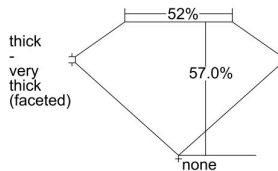

GIA®

FACSIMILE

GIA REPORT 2394549881

Verify this report at GIA.edu

GIA NATURAL DIAMOND DOSSIER®

July 20, 2021
GIA Report Number 2394549881
Shape and Cutting Style ..... Heart Brilliant
Measurements ..... 4.77 x 5.61 x 3.20 mm

GRADING RESULTS

Carat Weight ..... 0.51 carat
Color Grade ..... G
Clarity Grade VVS2

ADDITIONAL GRADING INFORMATION

Polish ..... Very Good
Symmetry ..... Very Good
Fluorescence ..... Strong Blue
Clarity Characteristics..... Cloud, Feather, Pinpoint, Surface
Graining

Inscription(s): GIA 2394549881

PROPORTIONS

Profile not to actual proportions