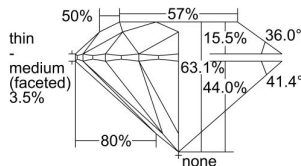

GIA®

FACSIMILE

GIA REPORT 2394206426

Verify this report at GIA.edu

GIA NATURAL DIAMOND DOSSIER®

July 27, 2021
GIA Report Number 2394206426
Shape and Cutting Style ..... Round Brilliant
Measurements ..... 4.48 - 4.51 x 2.84 mm

GRADING RESULTS

Carat Weight ..... 0.35 carat
Color Grade ..... E
Clarity Grade SI2
Cut Grade ..... Excellent

ADDITIONAL GRADING INFORMATION

Polish ..... Excellent
Symmetry ..... Excellent
Fluorescence ..... None
Clarity Characteristics ..... Cloud
Inscription(s): GIA 2394206426

PROPORTIONS

GRADING SCALES

GIA COLOR SCALE	GIA CLARITY SCALE	GIA CUT SCALE	
D	FLAWLESS	EXCELLENT	
E	INTERNALLY FLAWLESS		
F		VVS₁	VERY GOOD
G	VVS₂		
H	VS₁	GOOD	
I	VS₂		
J	SI₁	FAIR	
K	SI₂		
L	I₁	POOR	
M	I₂		
N	I₃		
O			
P			
Q			
R			
S			
T			
U			
V			
W			
X			
Y			
Z