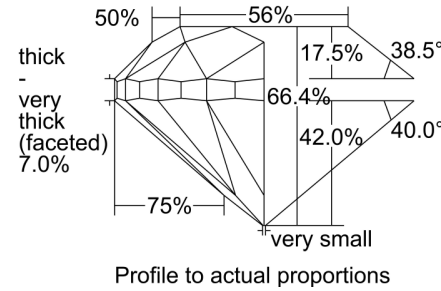

GIA NATURAL DIAMOND GRADING REPORT

June 09, 2021  
 GIA Report Number ..... 2387894978  
 Shape and Cutting Style ..... Round Brilliant  
 Measurements ..... 6.04 - 6.13 x 4.04 mm

GRADING RESULTS

Carat Weight ..... 1.00 carat  
 Color Grade ..... G  
 Clarity Grade ..... SI1  
 Cut Grade ..... Good

ADDITIONAL GRADING INFORMATION

Polish ..... Very Good  
 Symmetry ..... Very Good  
 Fluorescence ..... None  
 Inscription(s): GIA 2387894978  
 Comments: Pinpoints are not shown.

PROPORTIONS

CLARITY CHARACTERISTICS

KEY TO SYMBOLS\*

- Feather
- Crystal
- Needle
- Cloud
- Natural

\* Red symbols denote internal characteristics (inclusions). Green or black symbols denote external characteristics (blemishes). Diagram is an approximate representation of the diamond, and symbols shown indicate type, position, and approximate size of clarity characteristics. All clarity characteristics may not be shown. Details of finish are not shown.