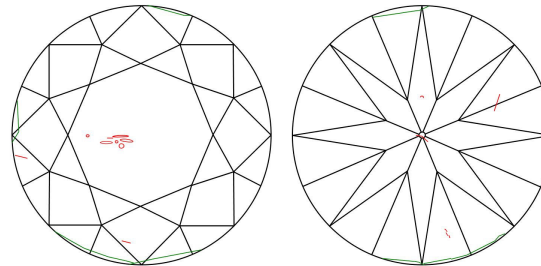

GIA NATURAL DIAMOND GRADING REPORT

June 09, 2021  
 GIA Report Number ..... 2387894978  
 Shape and Cutting Style ..... Round Brilliant  
 Measurements ..... 6.04 - 6.13 x 4.04 mm

GRADING RESULTS

Carat Weight ..... 1.00 carat  
 Color Grade ..... G  
 Clarity Grade ..... SI1  
 Cut Grade ..... Good

ADDITIONAL GRADING INFORMATION

Polish ..... Very Good  
 Symmetry ..... Very Good  
 Fluorescence ..... None  
 Inscription(s): GIA 2387894978  
 Comments: Pinpoints are not shown.

PROPORTIONS

CLARITY CHARACTERISTICS

KEY TO SYMBOLS\*

- Feather
- Crystal
- Needle
- Cloud
- Natural

\* Red symbols denote internal characteristics (inclusions). Green or black symbols denote external characteristics (blemishes). Diagram is an approximate representation of the diamond, and symbols shown indicate type, position, and approximate size of clarity characteristics. All clarity characteristics may not be shown. Details of finish are not shown.