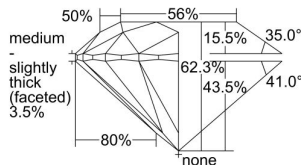

GIA®

FACSIMILE

GIA REPORT 2378097109

Verify this report at GIA.edu

GIA NATURAL DIAMOND DOSSIER®

December 29, 2020
GIA Report Number 2378097109
Shape and Cutting Style ..... Round Brilliant
Measurements ..... 4.90 - 4.93 x 3.06 mm

GRADING RESULTS

Carat Weight ..... 0.45 carat
Color Grade ..... E
Clarity Grade S11
Cut Grade ..... Excellent

ADDITIONAL GRADING INFORMATION

Polish ..... Excellent
Symmetry ..... Excellent
Fluorescence ..... None
Clarity Characteristics ..... Crystal
Inscription(s): GIA 2378097109

PROPORTIONS

Profile to actual proportions

GRADING SCALES

GIA COLOR SCALE

COLOURESS	D
	E
	F
	G
	H
	I
	J
NEAR COLOURESS	K
	L
Faint	M
	N
	O
	P
Very Light	Q
	R
	S
	T
	U
	V
Light	W
	X
	Y
	Z

GIA CLARITY SCALE

VERY VERY SLIGHTLY INCLUDED	FLAWLESS
	INTERNALLY FLAWLESS
VERY SLIGHTLY INCLUDED	VVS₁
	VVS₂
SLIGHTLY INCLUDED	VS₁
	VS₂
INCLUDED	SI₁
	SI₂
	I₁
	I₂
	I₃

GIA CUT SCALE

EXCELLENT
VERY GOOD
GOOD
FAIR
POOR