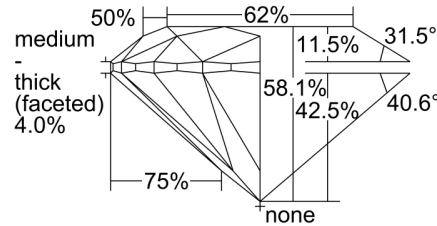

GIA NATURAL DIAMOND GRADING REPORT

November 19, 2020  
 GIA Report Number ..... 2367602974  
 Shape and Cutting Style ..... Round Brilliant  
 Measurements ..... 6.50 - 6.57 x 3.80 mm

GRADING RESULTS

Carat Weight ..... 1.00 carat  
 Color Grade ..... L  
 Clarity Grade ..... I1  
 Cut Grade ..... Very Good

PROPORTIONS

Profile to actual proportions

CLARITY CHARACTERISTICS

KEY TO SYMBOLS\*

- Twinning Wisp    Natural
- Feather
- Cavity
- Indented Natural

\* Red symbols denote internal characteristics (inclusions). Green or black symbols denote external characteristics (blemishes). Diagram is an approximate representation of the diamond, and symbols shown indicate type, position, and approximate size of clarity characteristics. All clarity characteristics may not be shown. Details of finish are not shown.