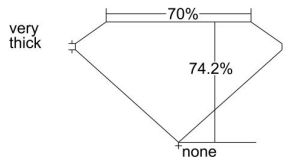

GIA®

FACSIMILE

GIA REPORT 2338166489

Verify this report at GIA.edu

GIA NATURAL DIAMOND DOSSIER®

June 28, 2019
GIA Report Number 2338166489
Shape and Cutting Style ..... Square Modified Brilliant
Measurements ..... 4.33 x 4.29 x 3.18 mm

GRADING RESULTS

Carat Weight ..... 0.50 carat
Color Grade ..... M
Clarity Grade VS1

ADDITIONAL GRADING INFORMATION

Polish ..... Excellent
Symmetry ..... Very Good
Fluorescence ..... None
Clarity Characteristics..... Crystal, Cavity, Indented Natural
Inscription(s): GIA 2338166489

PROPORTIONS

Profile not to actual proportions

GRADING SCALES

GIA COLOR SCALE		GIA CLARITY SCALE			
COLORLESS	D	VERY VERY SLIGHTLY INCLUDED	FLAWLESS		
	E		INTERNALLY FLAWLESS		
	F	VERY SLIGHTLY INCLUDED	VVS₁		
	G		VVS₂		
	H		VS₁		
	NEAR COLORLESS	I	SLIGHTLY INCLUDED	VS₂	
		J		SI₁	
		FAINT	K	INCLUDED	SI₂
			L		I₁
			M		I₂
VERT LIGHT	N	LIGHT	I₃		
	O				
	P				
	Q				
	R