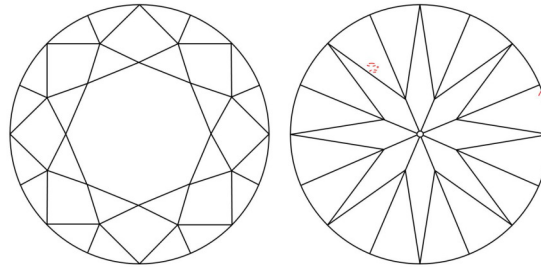

GIA NATURAL DIAMOND GRADING REPORT

May 09, 2025  
 GIA Report Number ..... 2336745810  
 Shape and Cutting Style ..... Round Brilliant  
 Measurements ..... 9.37 - 9.44 x 5.87 mm

GRADING RESULTS

Carat Weight ..... 3.24 carat  
 Color Grade ..... J  
 Clarity Grade ..... VVS1  
 Cut Grade ..... Excellent

ADDITIONAL GRADING INFORMATION

Polish ..... Excellent  
 Symmetry ..... Excellent  
 Fluorescence ..... None  
 Inscription(s): GIA 2336745810

PROPORTIONS

Profile to actual proportions

CLARITY CHARACTERISTICS

KEY TO SYMBOLS\*

-  Cloud
-  Pinpoint
-  Feather

\* Red symbols denote internal characteristics (inclusions). Green or black symbols denote external characteristics (blemishes). Diagram is an approximate representation of the diamond, and symbols shown indicate type, position, and approximate size of clarity characteristics. All clarity characteristics may not be shown. Details of finish are not shown.