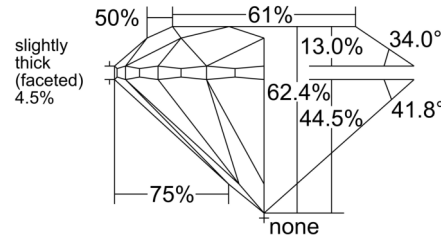

GIA NATURAL DIAMOND GRADING REPORT

May 09, 2025
GIA Report Number 2336745810
Shape and Cutting Style ..... Round Brilliant
Measurements ..... 9.37 - 9.44 x 5.87 mm

GRADING RESULTS

Carat Weight ..... 3.24 carat
Color Grade ..... J
Clarity Grade VVS1
Cut Grade ..... Excellent

ADDITIONAL GRADING INFORMATION

Polish ..... Excellent
Symmetry ..... Excellent
Fluorescence ..... None
Inscription(s): GIA 2336745810

PROPORTIONS

Profile to actual proportions