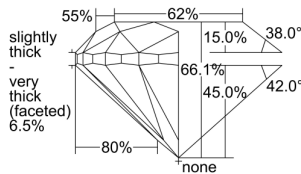

GIA®

FACSIMILE

GIA REPORT 2324550181

Verify this report at GIA.edu

GIA NATURAL DIAMOND DOSSIER®

April 13, 2019
GIA Report Number 2324550181
Shape and Cutting Style ..... Round Brilliant
Measurements ..... 5.94 - 5.99 x 3.95 mm

GRADING RESULTS

Carat Weight ..... 0.91 carat
Color Grade ..... K
Clarity Grade VS1
Cut Grade ..... Good

ADDITIONAL GRADING INFORMATION

Polish ..... Very Good
Symmetry ..... Very Good
Fluorescence ..... Strong Blue
Clarity Characteristics ..... Crystal, Cloud
Inscription(s): GIA 2324550181

PROPORTIONS

Profile to actual proportions

GRADING SCALES

GIA COLOR SCALE	GIA CLARITY SCALE	GIA CUT SCALE	
D	FLAWLESS	EXCELLENT	
E	INTERNALLY FLAWLESS		
F		VVS₁	VERY GOOD
G	VVS₂		
H	VS₁	GOOD	
I	VS₂		
J	SI₁	FAIR	
K	SI₂		
L	I₁	POOR	
M	I₂		
N	I₃		
O			
P			
Q			
R			
S			
T			
U			
V			
W			
X			
Y			
Z