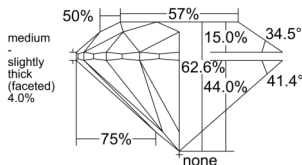

GIA®

FACSIMILE

GIA REPORT 2287863620

Verify this report at GIA.edu

GIA NATURAL DIAMOND DOSSIER®

January 06, 2025
GIA Report Number 2287863620
Shape and Cutting Style ..... Round Brilliant
Measurements ..... 5.22 - 5.24 x 3.28 mm

GRADING RESULTS

Carat Weight ..... 0.55 carat
Color Grade ..... H
Clarity Grade VS1
Cut Grade ..... Excellent

ADDITIONAL GRADING INFORMATION

Polish ..... Excellent
Symmetry ..... Excellent
Fluorescence ..... Strong Blue
Clarity Characteristics ..... Crystal, Pinpoint
Inscription(s): GIA 2287863620

PROPORTIONS

Profile to actual proportions