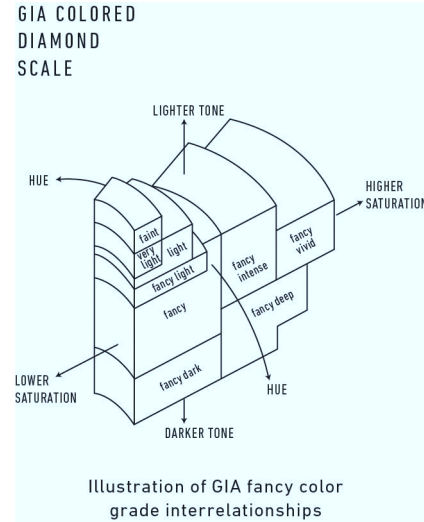

Verify this report at GIA.edu

GIA NATURAL COLORED DIAMOND REPORT

July 16, 2024
Report Type ..... Identification and Origin Report
GIA Report Number 2239336307
Shape and Cutting Style ..... Cushion Modified Brilliant
Measurements ..... 5.26 x 3.90 x 3.00 mm
Carat Weight ..... 0.49 carat
Color Grade ..... Fancy Deep Brownish Yellowish Orange
Color Origin ..... Natural
Color Distribution ..... Even
Inscription(s): GIA 2239336307

ADDITIONAL INFORMATION

The results documented in this report refer only to the diamond described, and were obtained using the techniques and equipment available to GIA at the time of examination. This report is not a guarantee or valuation. For additional information and important limitations and disclaimers, please see GIA.edu/terms or call +1 800 421 7250 or +1 760 603 4500. ©2023 Gemological Institute of America, Inc.

reportcheck.gia.edu