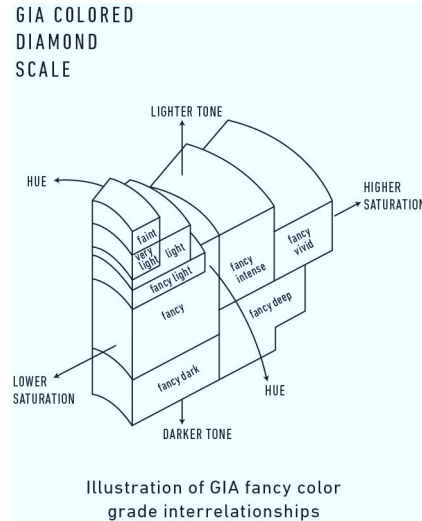

GIA NATURAL COLORED DIAMOND REPORT

July 11, 2024
Report Type ..... **Identification and Origin Report**
GIA Report Number **2239331618**
Shape and Cutting Style ..... **Round Brilliant**
Measurements ..... **11.58 - 11.61 x 6.92 mm**
Carat Weight ..... **6.01 carat**
Color Grade ..... **Fancy Black**
Color Origin ..... **Natural**
Color Distribution ..... **Even**
Inscription(s): GIA 2239331618

ADDITIONAL INFORMATION

The results documented in this report refer only to the diamond described, and were obtained using the techniques and equipment available to GIA at the time of examination. This report is not a guarantee or valuation. For additional information and important limitations and disclaimers, please see GIA.edu/terms or call +1 800 421 7250 or +1 760 603 4500. ©2023 Gemological Institute of America, Inc.

reportcheck.gia.edu