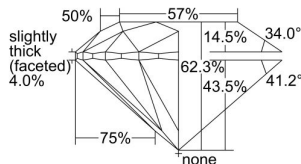

GIA®

FACSIMILE

GIA REPORT 2239164981

Verify this report at gia.edu

GIA NATURAL DIAMOND DOSSIER®

January 03, 2024
GIA Report Number 2239164981
Shape and Cutting Style ..... Round Brilliant
Measurements ..... 5.68 - 5.70 x 3.55 mm

GRADING RESULTS

Carat Weight ..... 0.71 carat
Color Grade ..... D
Clarity Grade VS1
Cut Grade ..... Excellent

ADDITIONAL GRADING INFORMATION

Polish ..... Excellent
Symmetry ..... Excellent
Fluorescence ..... None
Clarity Characteristics ..... Crystal
Inscription(s): GIA 2239164981

PROPORTIONS

Profile to actual proportions

GRADING SCALES

GIA COLOR SCALE	GIA CLARITY SCALE	GIA CUT SCALE	
D	FLAWLESS	EXCELLENT	
E	INTERNALLY FLAWLESS		
F		VVS₁	VERY GOOD
G	VVS₂		
H	VS₁	GOOD	
I	VS₂		
J	SI₁	FAIR	
K	SI₂		
L	I₁	POOR	
M	I₂		
N	I₃		
O			
P			
Q			
R			
S			
T			
U			
V			
W			
X			
Y			
Z