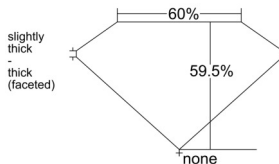

GIA®

FACSIMILE

GIA REPORT 2235888674

Verify this report at GIA.edu

GIA NATURAL DIAMOND DOSSIER®

February 24, 2026

GIA Report Number 2235888674

Shape and Cutting Style ..... Heart Brilliant

Measurements ..... 5.60 x 6.05 x 3.60 mm

GRADING RESULTS

Carat Weight ..... 0.70 carat

Color Grade ..... D

Clarity Grade VS1

ADDITIONAL GRADING INFORMATION

Polish ..... Excellent

Symmetry ..... Excellent

Fluorescence ..... None

Clarity Characteristics..... Crystal, Feather, Pinpoint

Inscription(s): GIA 2235888674

PROPORTIONS

Profile not to actual proportions

GRADING SCALES

GIA COLOR SCALE		GIA CLARITY SCALE			
COLORLESS	D	VERY VERY SLIGHTLY INCLUDED	FLAWLESS		
	E		INTERNALLY FLAWLESS		
	F	VERY SLIGHTLY INCLUDED	VS₁		
	G		VS₂		
	H		VS₁		
	NEAR COLORLESS	I	SLIGHTLY INCLUDED	SI₁	
		J		SI₂	
		FAINT	K	INCLUDED	I₁
			L		I₂
			M		I₃
VERT LIGHT	N				
	O				
	P				
	Q				
	R				
	S				
	T				
LIGHT	U				
	V				
	W				
	X				
Y					
Z