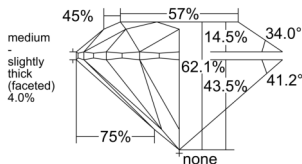

GIA®

FACSIMILE

GIA REPORT 2235830401

Verify this report at GIA.edu

GIA NATURAL DIAMOND DOSSIER®

December 30, 2025
GIA Report Number 2235830401
Shape and Cutting Style ..... Round Brilliant
Measurements ..... 5.71 - 5.74 x 3.55 mm

GRADING RESULTS

Carat Weight ..... 0.71 carat
Color Grade ..... D
Clarity Grade VS1
Cut Grade ..... Excellent

ADDITIONAL GRADING INFORMATION

Polish ..... Excellent
Symmetry ..... Excellent
Fluorescence ..... Medium Blue
Clarity Characteristics ..... Crystal
Inscription(s): GIA 2235830401

PROPORTIONS

GRADING SCALES

GIA COLOR SCALE	GIA CLARITY SCALE	GIA CUT SCALE	
D	FLAWLESS	EXCELLENT	
E	INTERNALLY FLAWLESS		
F		VVS₁	VERY GOOD
G	VVS₂		
H	VS₁	GOOD	
I	VS₂		
J	SI₁	FAIR	
K	SI₂		
L	I₁	POOR	
M			
N			
O	I₂		
P			
Q			
R	I₃		
S			
T			
U			
V			
W			
X			
Y			
Z