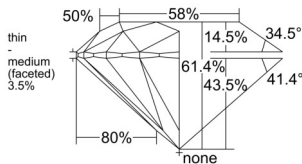

GIA®

FACSIMILE

GIA REPORT 2235822418

Verify this report at GIA.edu

GIA NATURAL DIAMOND DOSSIER®

December 26, 2025
GIA Report Number 2235822418
Shape and Cutting Style ..... Round Brilliant
Measurements ..... 4.65 - 4.68 x 2.87 mm

GRADING RESULTS

Carat Weight ..... 0.38 carat
Color Grade ..... D
Clarity Grade ..... Flawless
Cut Grade ..... Excellent

ADDITIONAL GRADING INFORMATION

Polish ..... Excellent
Symmetry ..... Excellent
Fluorescence ..... None
Clarity Characteristics ..... None
Inscription(s): GIA 2235822418

PROPORTIONS

GRADING SCALES

GIA COLOR SCALE	GIA CLARITY SCALE	GIA CUT SCALE	
D	FLAWLESS	EXCELLENT	
E	INTERNALLY FLAWLESS		
F		VVS₁	VERY GOOD
G	VVS₂		
H	VS₁	GOOD	
I	VS₂		
J	SI₁	FAIR	
K	SI₂		
L	I₁	POOR	
M	I₂		
N	I₃		
O			
P			
Q			
R			
S			
T			
U			
V			
W			
X			
Y			
Z