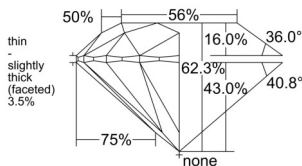

GIA®

FACSIMILE

GIA REPORT 2235816394

Verify this report at GIA.edu

GIA NATURAL DIAMOND DOSSIER®

December 15, 2025
GIA Report Number 2235816394
Shape and Cutting Style ..... Round Brilliant
Measurements ..... 4.88 - 4.91 x 3.05 mm

GRADING RESULTS

Carat Weight ..... 0.45 carat
Color Grade I
Clarity Grade VS1
Cut Grade ..... Excellent

ADDITIONAL GRADING INFORMATION

Polish ..... Excellent
Symmetry ..... Excellent
Fluorescence ..... Faint
Clarity Characteristics ..... Crystal, Cloud
Inscription(s): GIA 2235816394

PROPORTIONS

GRADING SCALES

GIA COLOR SCALE	GIA CLARITY SCALE	GIA CUT SCALE
COLOURLESS D	FLAWLESS	EXCELLENT
E	INTERNALLY FLAWLESS	
F	VVS₁	VERY GOOD
G		
H	VVS₂	GOOD
I	VS₁	
J	VS₂	FAIR
K	SI₁	
L	SI₂	POOR
M	I₁	
N	I₂	
O	I₃	
P		
Q		
R		
S		
T		
U		
V		
W		
X		
Y		
Z