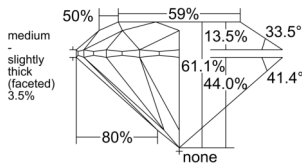

GIA®

FACSIMILE

GIA REPORT 2235809416

Verify this report at GIA.edu

GIA NATURAL DIAMOND DOSSIER®

December 12, 2025
GIA Report Number 2235809416
Shape and Cutting Style ..... Round Brilliant
Measurements ..... 4.43 - 4.45 x 2.71 mm

GRADING RESULTS

Carat Weight ..... 0.32 carat
Color Grade ..... D
Clarity Grade ..... Flawless
Cut Grade ..... Excellent

ADDITIONAL GRADING INFORMATION

Polish ..... Excellent
Symmetry ..... Excellent
Fluorescence ..... None
Clarity Characteristics ..... None
Inscription(s): GIA 2235809416

PROPORTIONS

Profile to actual proportions