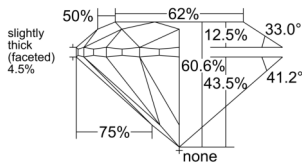

GIA®

FACSIMILE

GIA REPORT 2235783091

Verify this report at gia.edu

GIA NATURAL DIAMOND DOSSIER®

November 13, 2025
GIA Report Number 2235783091
Shape and Cutting Style ..... Round Brilliant
Measurements ..... 5.07 - 5.10 x 3.08 mm

GRADING RESULTS

Carat Weight ..... 0.50 carat
Color Grade ..... G
Clarity Grade VS1
Cut Grade ..... Excellent

ADDITIONAL GRADING INFORMATION

Polish ..... Excellent
Symmetry ..... Excellent
Fluorescence ..... Faint
Clarity Characteristics ..... Crystal, Pinpoint
Inscription(s): GIA 2235783091

PROPORTIONS

Profile to actual proportions