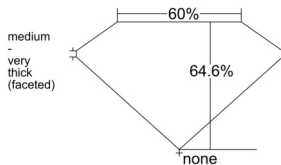

GIA®

FACSIMILE

GIA REPORT 2235779722

Verify this report at GIA.edu

GIA NATURAL DIAMOND DOSSIER®

November 07, 2025
GIA Report Number 2235779722
Shape and Cutting Style ..... Marquise Brilliant
Measurements ..... 7.13 x 3.88 x 2.51 mm

GRADING RESULTS

Carat Weight ..... 0.41 carat
Color Grade ..... D
Clarity Grade VS1

ADDITIONAL GRADING INFORMATION

Polish ..... Excellent
Symmetry ..... Good
Fluorescence ..... None
Clarity Characteristics ..... Feather
Inscription(s): GIA 2235779722

PROPORTIONS

Profile not to actual proportions

GRADING SCALES

GIA COLOR SCALE		GIA CLARITY SCALE			
COLORLESS	D	VERY VERY SLIGHTLY INCLUDED	FLAWLESS		
	E		INTERNALLY FLAWLESS		
	F	VERY SLIGHTLY INCLUDED	VVS₁		
	G		VVS₂		
	H		VS₁		
	NEAR COLORLESS	I	SLIGHTLY INCLUDED	VS₂	
		J		SI₁	
		FAINT	K	INCLUDED	SI₂
			L		I₁
			M		I₂
VERT LIGHT	N	LIGHT	I₃		
	O				
	P				
	Q				
	R				
	S				
	T				
U					
V					
W					
X					
Y					
Z