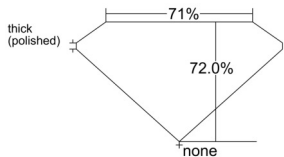

GIA®

FACSIMILE

GIA REPORT 2235779416

Verify this report at GIA.edu

GIA NATURAL DIAMOND DOSSIER®

November 04, 2025
GIA Report Number 2235779416
Shape and Cutting Style ..... Square Modified Brilliant
Measurements ..... 4.66 x 4.48 x 3.22 mm

GRADING RESULTS

Carat Weight ..... 0.56 carat
Color Grade ..... F
Clarity Grade VS2

ADDITIONAL GRADING INFORMATION

Polish ..... Excellent
Symmetry ..... Excellent
Fluorescence ..... None
Clarity Characteristics..... Cloud, Crystal, Feather
Inscription(s): GIA 2235779416

PROPORTIONS

Profile not to actual proportions

GRADING SCALES

GIA COLOR SCALE		GIA CLARITY SCALE			
COLORLESS	D	VERY VERY SLIGHTLY INCLUDED	FLAWLESS		
	E		INTERNALLY FLAWLESS		
	F	VERY SLIGHTLY INCLUDED	VVS₁		
	G		VVS₂		
	H		VS₁		
	NEAR COLORLESS	I	SLIGHTLY INCLUDED	VS₂	
		J		SI₁	
		FAINT	K	INCLUDED	SI₂
			L		I₁
			M		I₂
VERY LIGHT	N	LIGHT	I₃		
	O				
	P				
	Q				
	R