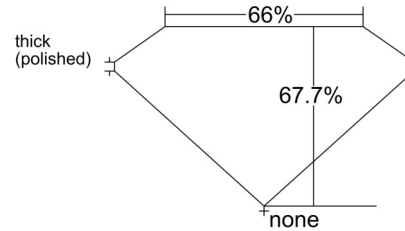

PROPORTIONS

Profile not to actual proportions