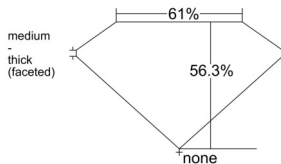

GIA®

FACSIMILE

GIA REPORT 2235737467

Verify this report at GIA.edu

GIA NATURAL DIAMOND DOSSIER®

October 06, 2025
GIA Report Number 2235737467
Shape and Cutting Style ..... Heart Brilliant
Measurements ..... 5.10 x 5.77 x 3.25 mm

GRADING RESULTS

Carat Weight ..... 0.54 carat
Color Grade ..... E
Clarity Grade VVS1

ADDITIONAL GRADING INFORMATION

Polish ..... Excellent
Symmetry ..... Excellent
Fluorescence ..... None
Clarity Characteristics ..... Pinpoint, Feather
Inscription(s): GIA 2235737467

PROPORTIONS

Profile not to actual proportions

GRADING SCALES

GIA COLOR SCALE		GIA CLARITY SCALE	
COLORLESS	D	VERY VERY SLIGHTLY INCLUDED	FLAWLESS
	E		INTERNALLY FLAWLESS
	F		VVS₁
	G		VVS₂
	H		VS₁
	I		VS₂
	J		SI₁
	K		SI₂
	L		I₁
	M		I₂
NEAR COLORLESS	N	SLIGHTLY INCLUDED	I₃
	O		
	P		
	Q		
FAINT	R		
	S		
	T		
	U		
VERT LIGHT	V		
	W		
	X		
	Y		
LIGHT	Z