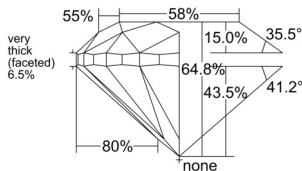

GIA®

FACSIMILE

GIA NATURAL DIAMOND DOSSIER®

September 09, 2025

GIA Report Number 2235701441

Shape and Cutting Style ..... Round Brilliant

Measurements ..... 6.10 - 6.13 x 3.97 mm

GRADING RESULTS

Carat Weight ..... 0.97 carat

Color Grade ..... H

Clarity Grade SI1

Cut Grade ..... Good

ADDITIONAL GRADING INFORMATION

Polish ..... Good

Symmetry ..... Very Good

Fluorescence ..... None

Clarity Characteristics..... Cloud, Crystal

Inspection(s): GIA 2235701441, GSI 51712400111

GIA REPORT 2235701441

Verify this report at GIA.edu

PROPORTIONS

Profile to actual proportions