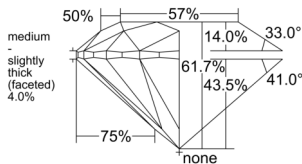

GIA®

FACSIMILE

GIA REPORT 2235672038

Verify this report at GIA.edu

GIA NATURAL DIAMOND DOSSIER®

August 15, 2025
GIA Report Number 2235672038
Shape and Cutting Style ..... Round Brilliant
Measurements ..... 5.93 - 5.97 x 3.67 mm

GRADING RESULTS

Carat Weight ..... 0.80 carat
Color Grade ..... D
Clarity Grade VVS2
Cut Grade ..... Excellent

ADDITIONAL GRADING INFORMATION

Polish ..... Excellent
Symmetry ..... Excellent
Fluorescence ..... None
Clarity Characteristics..... Pinpoint, Cloud, Surface Graining
Inscription(s): GIA 2235672038

PROPORTIONS

Profile to actual proportions

GRADING SCALES

GIA COLOR SCALE

COLORLESS	D
	E
	F
	G
	H
	I
	J
NEAR COLORLESS	K
	L
Faint	M
	N
	O
	P
Very Light	Q
	R
	S
	T
	U
	V
Light	W
	X
	Y
	Z

GIA CLARITY SCALE

FLAWLESS	INTERNAL FLAWLESS	
		FLAWLESS
VERY VERY SLIGHTLY INCLUDED	VVS₁	
	VVS₂	
VERY SLIGHTLY INCLUDED	VS₁	
	VS₂	
SLIGHTLY INCLUDED	SI₁	
	SI₂	
INCLUDED	I₁	
	I₂	
	I₃	

GIA CUT SCALE

EXCELLENT	
	VERY GOOD
GOOD	
FAIR	
POOR