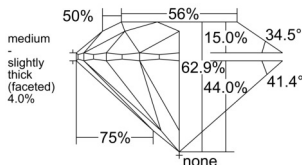

GIA®

FACSIMILE

GIA REPORT 2235671325

Verify this report at GIA.edu

GIA NATURAL DIAMOND DOSSIER®

October 09, 2025
GIA Report Number 2235671325
Shape and Cutting Style ..... Round Brilliant
Measurements ..... 5.66 - 5.71 x 3.57 mm

GRADING RESULTS

Carat Weight ..... 0.71 carat
Color Grade I
Clarity Grade VS1
Cut Grade ..... Excellent

ADDITIONAL GRADING INFORMATION

Polish ..... Excellent
Symmetry ..... Excellent
Fluorescence ..... None
Clarity Characteristics ..... Crystal, Pinpoint
Inscription(s): GIA 2235671325

PROPORTIONS

Profile to actual proportions