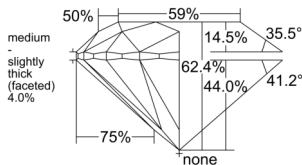

GIA®

FACSIMILE

GIA REPORT 2235671018

Verify this report at [GIA.edu](https://reportcheck.gia.edu)

GIA NATURAL DIAMOND DOSSIER®

September 02, 2025
GIA Report Number 2235671018
Shape and Cutting Style ..... Round Brilliant
Measurements ..... 5.71 - 5.76 x 3.58 mm

GRADING RESULTS

Carat Weight ..... 0.73 carat
Color Grade ..... H
Clarity Grade S11
Cut Grade ..... Excellent

ADDITIONAL GRADING INFORMATION

Polish ..... Excellent
Symmetry ..... Excellent
Fluorescence ..... None
Clarity Characteristics ..... Crystal, Cloud
Inscription(s): GIA 2235671018

PROPORTIONS

Profile to actual proportions