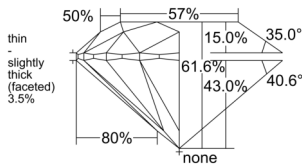

GIA®

FACSIMILE

GIA REPORT 2235627156

Verify this report at GIA.edu

GIA NATURAL DIAMOND DOSSIER®

July 08, 2025
GIA Report Number 2235627156
Shape and Cutting Style ..... Round Brilliant
Measurements ..... 5.18 - 5.20 x 3.20 mm

GRADING RESULTS

Carat Weight ..... 0.53 carat
Color Grade ..... F
Clarity Grade ..... Internally Flawless
Cut Grade ..... Excellent

ADDITIONAL GRADING INFORMATION

Polish ..... Excellent
Symmetry ..... Excellent
Fluorescence ..... Medium Blue
Clarity Characteristics ..... Minor Details of Polish
Inscription(s): GIA 2235627156

PROPORTIONS

Profile to actual proportions

GRADING SCALES

GIA COLOR SCALE	GIA CLARITY SCALE	GIA CUT SCALE	
D	FLAWLESS	EXCELLENT	
E	INTERNALLY FLAWLESS		
F		VVS₁	VERY GOOD
G	VVS₂		
H	VS₁	GOOD	
I	VS₂		
J	SI₁	FAIR	
K	SI₂		
L	I₁	POOR	
M			
N			
O	I₂		
P			
Q			
R	I₃		
S			
T			
U			
V			
W			
X			
Y			
Z