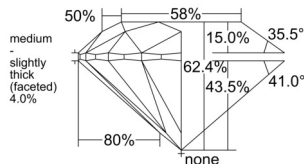

GIA®

FACSIMILE

GIA REPORT 2235624067

Verify this report at GIA.edu

GIA NATURAL DIAMOND DOSSIER®

July 05, 2025
GIA Report Number 2235624067
Shape and Cutting Style ..... Round Brilliant
Measurements ..... 5.64 - 5.68 x 3.53 mm

GRADING RESULTS

Carat Weight ..... 0.70 carat
Color Grade ..... G
Clarity Grade VVS1
Cut Grade ..... Excellent

ADDITIONAL GRADING INFORMATION

Polish ..... Excellent
Symmetry ..... Excellent
Fluorescence ..... Medium Blue
Clarity Characteristics ..... Pinpoint
Inscription(s): GIA 2235624067

PROPORTIONS

GRADING SCALES

GIA COLOR SCALE

COLORLESS	D
	E
	F
	G
	H
	I
	J
NEAR COLORLESS	K
	L
FAIN	M
	N
	O
	P
VERY LIGHT	Q
	R
	S
	T
	U
	V
	W
	X
	Y
LIGHT	Z

GIA CLARITY SCALE

FLAWLESS	INTERNAL FLAWLESS	
		FLAWLESS
VERY VERY SLIGHTLY INCLUDED	VVS₁	
	VVS₂	
VERY SLIGHTLY INCLUDED	VS₁	
	VS₂	
SLIGHTLY INCLUDED	SI₁	
	SI₂	
INCLUDED	I₁	
	I₂	
	I₃	

GIA CUT SCALE

EXCELLENT
VERY GOOD
GOOD
FAIR
POOR