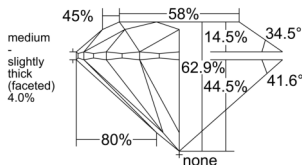

GIA®

FACSIMILE

GIA REPORT 2235610418

Verify this report at GIA.edu

GIA NATURAL DIAMOND DOSSIER®

June 20, 2025
GIA Report Number 2235610418
Shape and Cutting Style ..... Round Brilliant
Measurements ..... 5.63 - 5.66 x 3.55 mm

GRADING RESULTS

Carat Weight ..... 0.70 carat
Color Grade ..... G
Clarity Grade VS1
Cut Grade ..... Excellent

ADDITIONAL GRADING INFORMATION

Polish ..... Excellent
Symmetry ..... Excellent
Fluorescence ..... Medium Blue
Clarity Characteristics ..... Cloud
Inscription(s): GIA 2235610418

PROPORTIONS

Profile to actual proportions