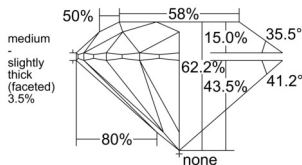

GIA®

FACSIMILE

GIA REPORT 2235599637

Verify this report at GIA.edu

GIA NATURAL DIAMOND DOSSIER®

June 10, 2025
GIA Report Number 2235599637
Shape and Cutting Style ..... Round Brilliant
Measurements ..... 5.80 - 5.83 x 3.62 mm

GRADING RESULTS

Carat Weight ..... 0.76 carat
Color Grade ..... E
Clarity Grade VVS1
Cut Grade ..... Excellent

ADDITIONAL GRADING INFORMATION

Polish ..... Excellent
Symmetry ..... Excellent
Fluorescence ..... Faint
Clarity Characteristics..... Pinpoint, Surface Graining
Inspection(s): GIA 2235599637

PROPORTIONS

GRADING SCALES

GIA COLOR SCALE

COLORLESS	D
	E
	F
	G
	H
	I
	J
NEAR COLORLESS	K
	L
	M
FAIN	N
	O
	P
	Q
VERY LIGHT	R
	S
	T
	U
	V
	W
	X
	Y
LIGHT	Z

GIA CLARITY SCALE

	FLAWLESS
	INTERNALLY FLAWLESS
VERY VERY SLIGHTLY INCLUDED	VVS₁
	VVS₂
VERY SLIGHTLY INCLUDED	VS₁
	VS₂
SLIGHTLY INCLUDED	SI₁
	SI₂
	I₁
	I₂
INCLUDED	I₃

GIA CUT SCALE

	EXCELLENT
	VERY GOOD
	GOOD
	FAIR
	POOR