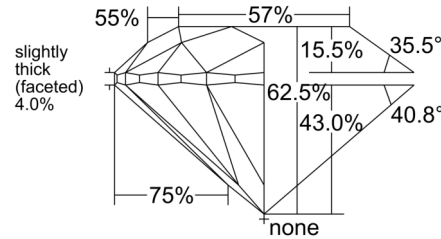

**GIA NATURAL DIAMOND GRADING REPORT**

May 30, 2025  
 GIA Report Number ..... 2235598524  
 Shape and Cutting Style ..... Round Brilliant  
 Measurements ..... 8.61 - 8.64 x 5.39 mm

**GRADING RESULTS**

Carat Weight ..... 2.51 carat  
 Color Grade ..... G  
 Clarity Grade ..... VS1  
 Cut Grade ..... Excellent

**ADDITIONAL GRADING INFORMATION**

Polish ..... Excellent  
 Symmetry ..... Excellent  
 Fluorescence ..... None  
 Inscription(s): GIA 2235598524  
**Comments:** Additional pinpoints are not shown.

**PROPORTIONS**

Profile to actual proportions

**CLARITY CHARACTERISTICS**

**KEY TO SYMBOLS\***

- Crystal      ▲ Natural
- Feather
- ☉ Cloud
- Pinpoint

\* Red symbols denote internal characteristics (inclusions). Green or black symbols denote external characteristics (blemishes). Diagram is an approximate representation of the diamond, and symbols shown indicate type, position, and approximate size of clarity characteristics. All clarity characteristics may not be shown. Details of finish are not shown.