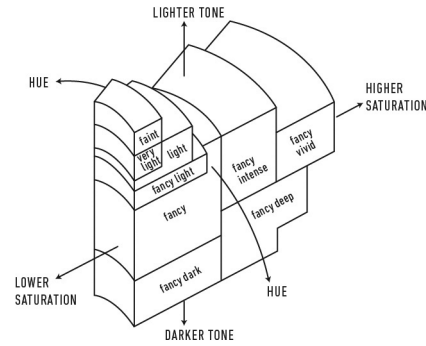

ADDITIONAL INFORMATION

GIA COLORED  
DIAMOND  
SCALE

Illustration of GIA fancy color grade interrelationships

The results documented in this report refer only to the diamond described, and were obtained using the techniques and equipment available to GIA at the time of examination. This report is not a guarantee or valuation. For additional information and important limitations and disclaimers, please see [GIA.edu/terms](http://GIA.edu/terms) or call +1 800 421 7250 or +1 760 603 4500. ©2023 Gemological Institute of America, Inc.