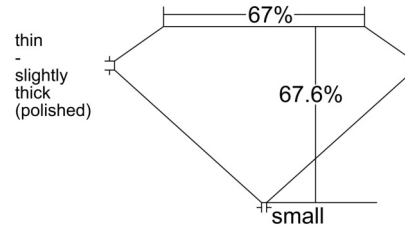

GIA NATURAL DIAMOND GRADING REPORT

March 05, 2025  
 GIA Report Number ..... 2235525161  
 Shape and Cutting Style ..... Emerald Cut  
 Measurements ..... 9.69 x 8.21 x 5.55 mm

GRADING RESULTS

Carat Weight ..... 3.71 carat  
 Color Grade ..... I  
 Clarity Grade ..... VS2

ADDITIONAL GRADING INFORMATION

Polish ..... Good  
 Symmetry ..... Good  
 Fluorescence ..... None  
 Inscription(s): GIA 2235525161  
**Comments:** Pinpoints are not shown.

PROPORTIONS

Profile not to actual proportions

CLARITY CHARACTERISTICS

KEY TO SYMBOLS\*

- Crystal
- ☉ Cloud
- ▲ Indented Natural
- △ Extra Facet

\* Red symbols denote internal characteristics (inclusions). Green or black symbols denote external characteristics (blemishes). Diagram is an approximate representation of the diamond, and symbols shown indicate type, position, and approximate size of clarity characteristics. All clarity characteristics may not be shown. Details of finish are not shown.