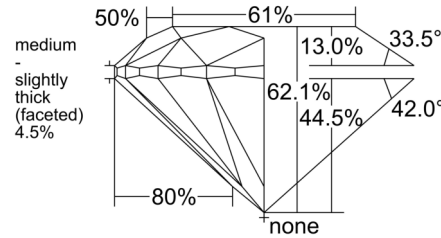

GIA REPORT
2235514872

Verify this report at GIA.edu

FACSIMILE

This is a digital representation of the original GIA Report. This representation might not be accepted in lieu of the original GIA Report in certain circumstances. The original GIA Report includes certain security features which are not reproducible on this facsimile.

GIA NATURAL DIAMOND GRADING REPORT

February 24, 2025
GIA Report Number 2235514872
Shape and Cutting Style ..... Round Brilliant
Measurements ..... 8.05 - 8.07 x 5.01 mm

GRADING RESULTS

Carat Weight ..... 2.01 carat
Color Grade ..... J
Clarity Grade VVS1
Cut Grade ..... Very Good

ADDITIONAL GRADING INFORMATION

Polish ..... Excellent
Symmetry ..... Excellent
Fluorescence ..... None
Inscription(s): GIA 2235514872
Comments: Internal graining is not shown.

PROPORTIONS

Profile to actual proportions